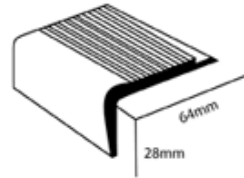

InduFlex Flooring Accessories

Premier Plastics manufactures a comprehensive range of Quality Induflex Flooring Accessories for use in the Flooring and Building Industries.

We stock the complete range of Flat & Feather Edge Skirting, Carpet Edge, Stair Nosing, Preformed Cove Fillet, Wall Tile Edging, Diminishing Strips, Edge Cap and Tile Trim in black, grey & brown. We also offer colour matching for your custom colour requirements.

Coving Fillet
20mm / 32mm

Stair Tread
Nosing

Flat Skirting

Feather Edge
Skirting

Tile Trim

Carpet Edge

Diminishing Strips

Wall Tile Edging